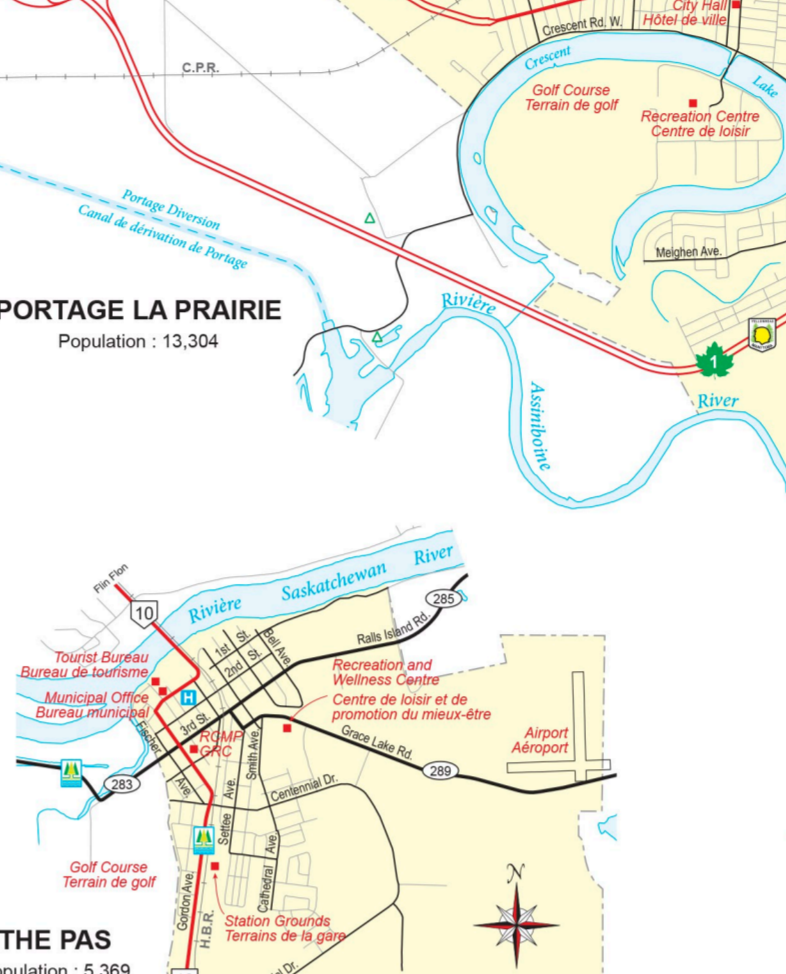

**Welcome**  
 Whether you are traveling for business or pleasure, our complimentary, updated Manitoba Official Highway Map is a must-have for anyone driving in Manitoba. It provides you with the most up-to-date information on the province's road network, including major highways, roads, bridges, and ferries. The map also features a detailed index of cities and towns, making it easy to find your destination. For more information, please contact us at 204.982.1234.

**TRAFFIC SIGNS YOU WILL SEE WHILE DRIVING IN MANITOBA**  
**PANNEAUX DE SIGNALISATION QUE VOUS VERRÉZ EN CONDUISANT EN MANITOBA**

**TRAVEL MANITOBA INFORMATION CENTRES**  
**CENTRE D'INFORMATION TOURISTIQUE DE VOYAGE MANITOBA**

Location	Address	Hours
Brandon	1000 St. James St. W.	9:00 am - 5:00 pm, Mon-Fri
Dauphin	1000 St. James St. W.	9:00 am - 5:00 pm, Mon-Fri
Winnipeg	1000 St. James St. W.	9:00 am - 5:00 pm, Mon-Fri

Scale for city and town maps  
 Echelle des cartes des villes et villages  
 0 1/2 1 2  
 Kilometers / Kilomètres