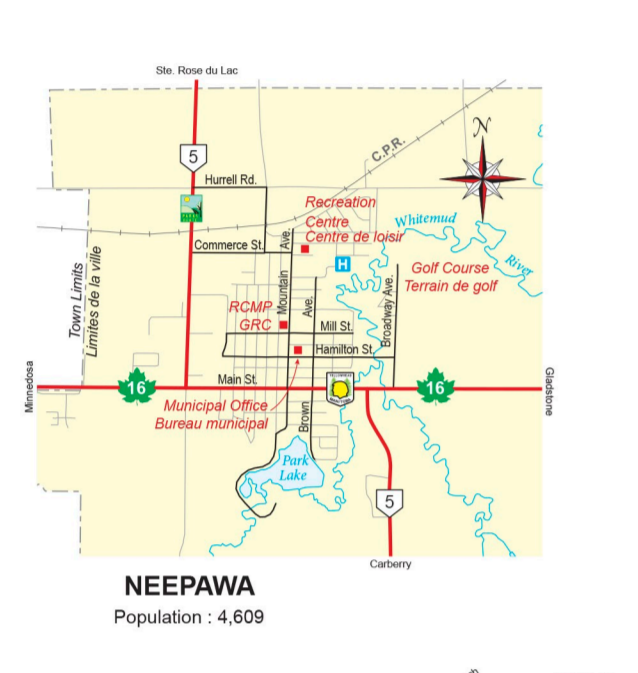

Official  
**HIGHWAY MAP**  
**CARTE ROUTIÈRE**  
Officielle

**Manitoba**  
Manitoba

For the distribution of this map, please contact:  
**Manitoba**  
 2100 Broadway, Winnipeg, MB R2T 3B1  
 Tel: 204.982.1234  
 Fax: 204.982.1235  
 Email: info@manitoba.ca

**Welcome**  
 Whether you are traveling for business or pleasure, our complimentary, updated Manitoba Official Highway Map is a must-have for anyone driving in Manitoba. It provides you with the most up-to-date information on the province's road network, including major highways, roads, bridges, and ferries. The map also features a detailed index of cities and towns, making it easy to find your destination. For more information, please contact us at 204.982.1234.

**TRAFFIC SIGNS YOU WILL SEE WHILE DRIVING IN MANITOBA**  
**PANNEAUX DE SIGNALISATION QUE VOUS VERRÉZ EN CONDUISANT EN MANITOBA**

**TRAVEL MANITOBA INFORMATION CENTRES**  
**CENTRE D'INFORMATION TOURISTIQUE DE VOYAGE MANITOBA**

Location	Address	Hours
Brandon	1000 St. James St. W.	9:00 am - 5:00 pm, Mon-Fri
Dauphin	1000 St. James St. W.	9:00 am - 5:00 pm, Mon-Fri
Winnipeg	1000 St. James St. W.	9:00 am - 5:00 pm, Mon-Fri

Scale for city and town maps  
 Echelle des cartes des villes et villages  
 0 1/2 1 2  
 Kilometers / Kilomètres