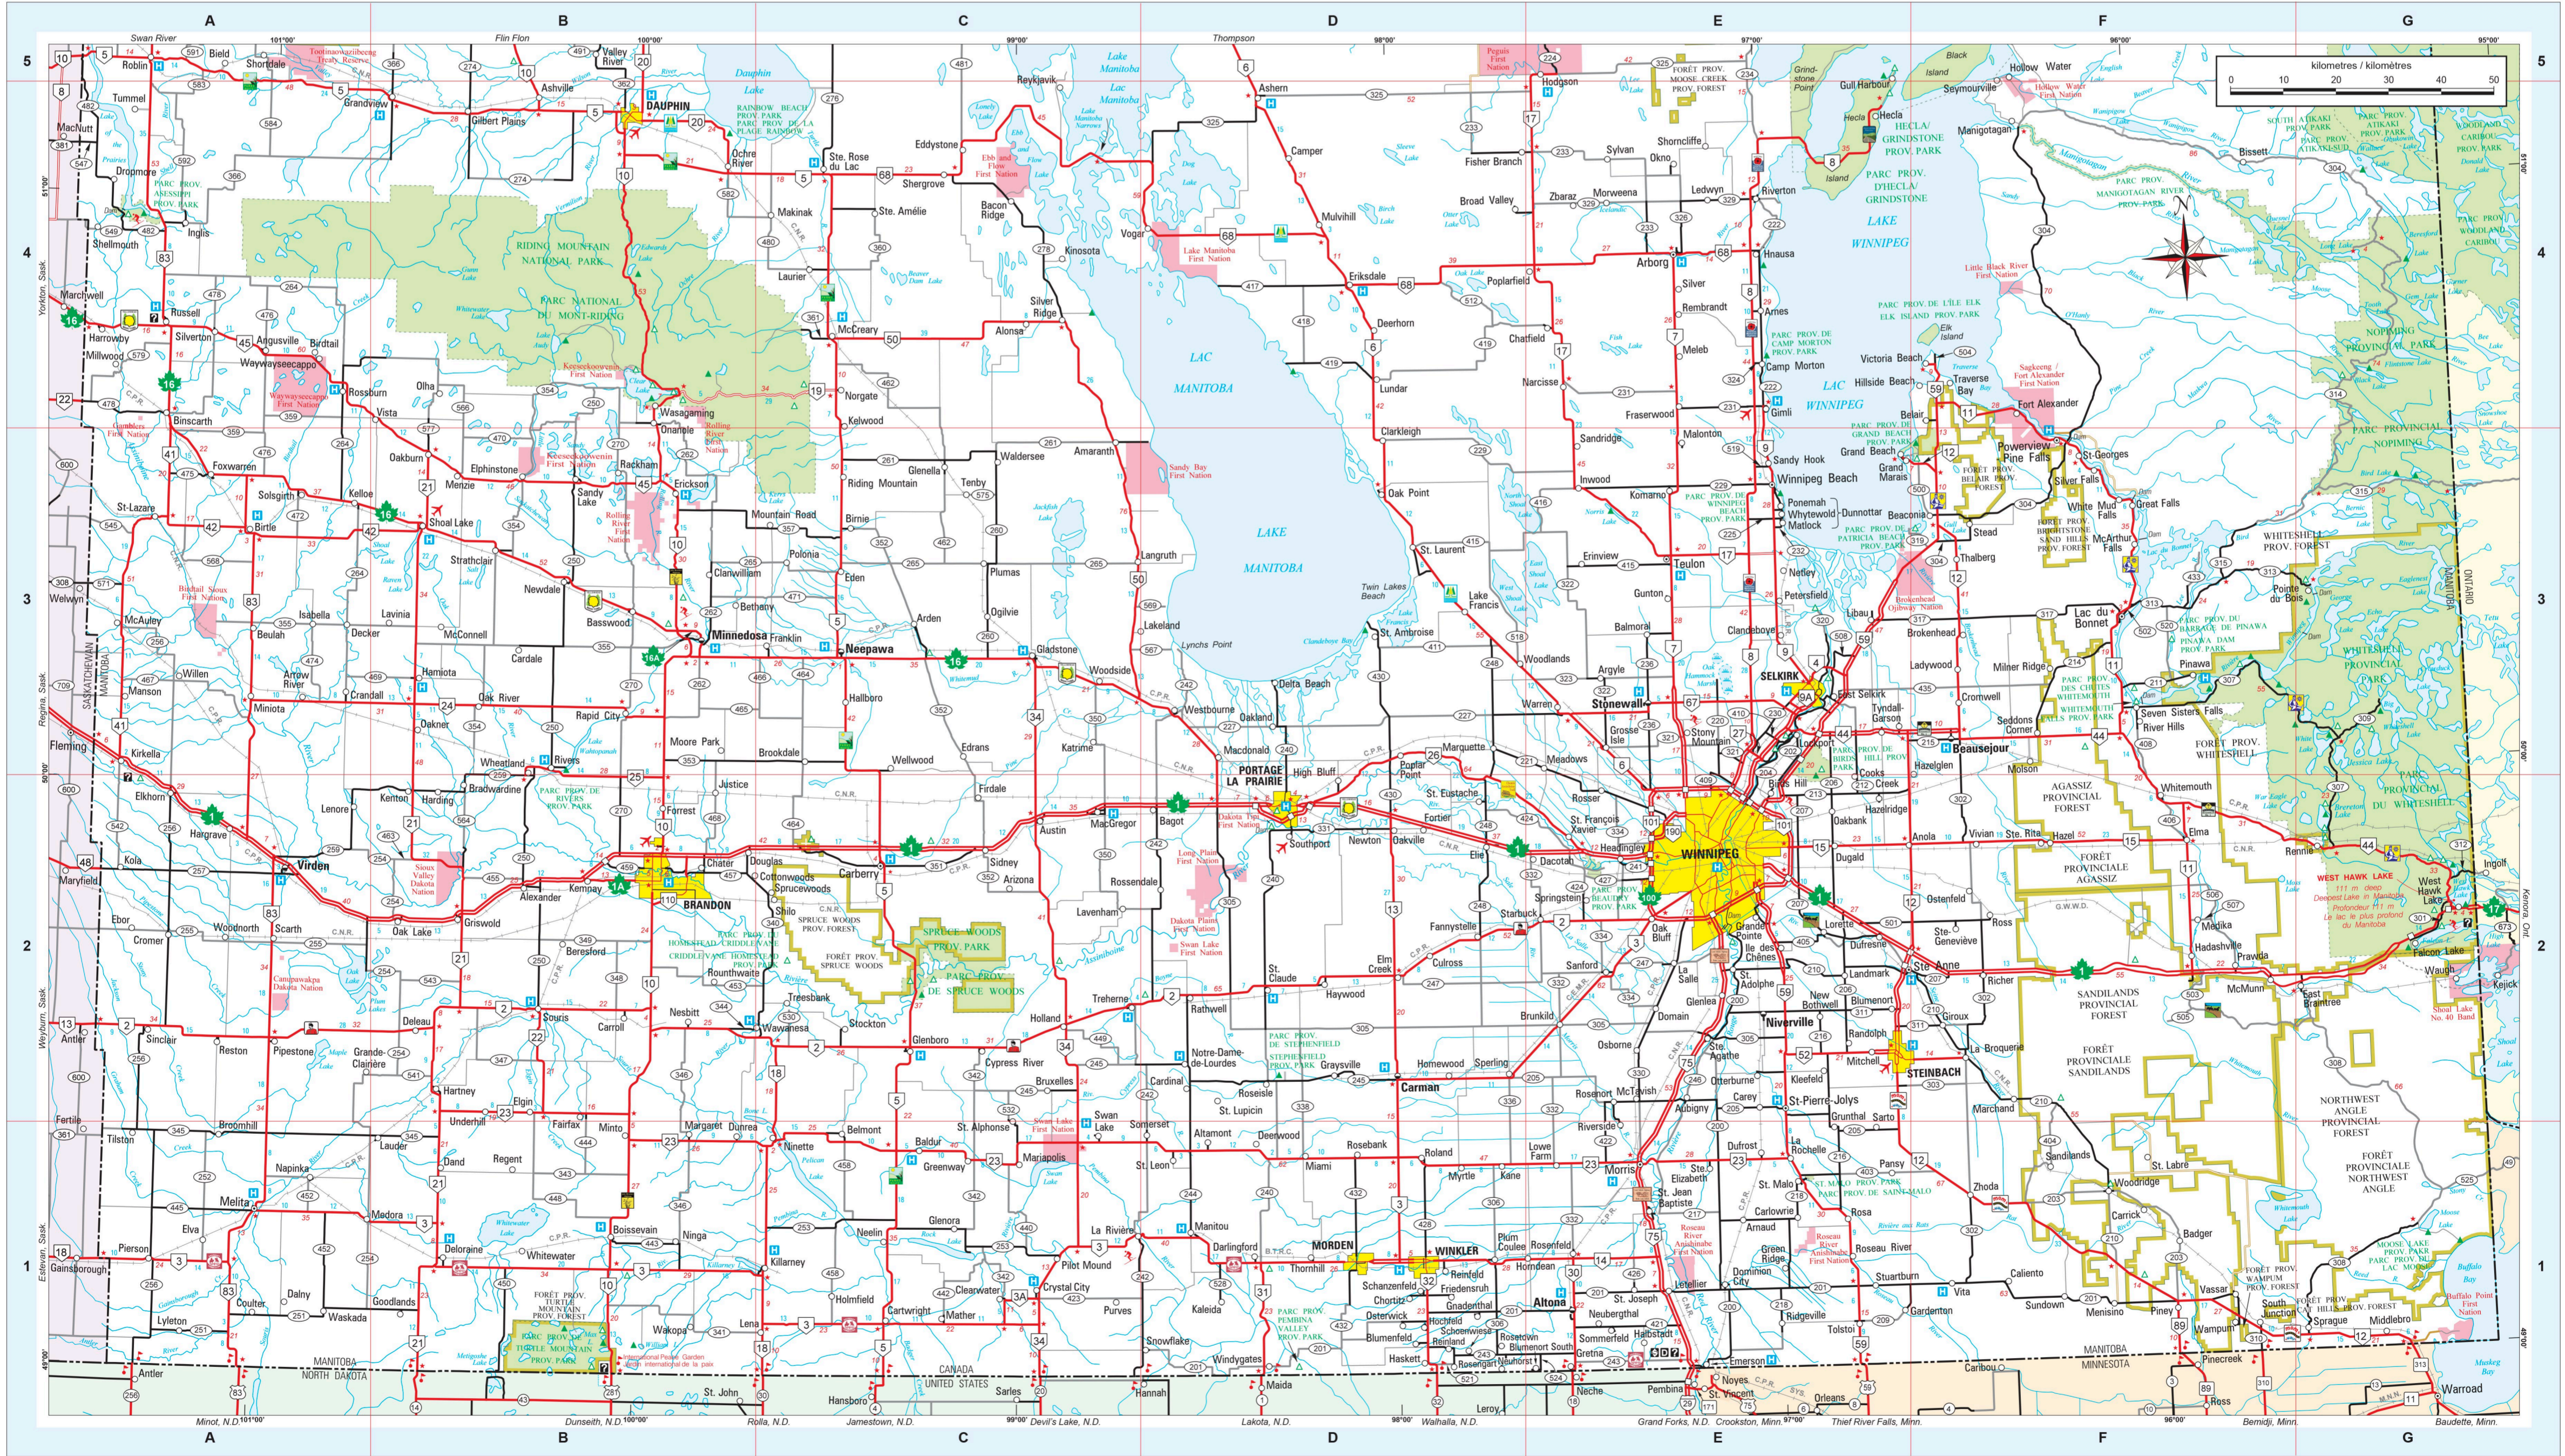

Official  
**HIGHWAY MAP**  
**CARTE ROUTIÈRE**  
Officielle

**Manitoba**  
Manitoba

For the distribution of this map, please contact:  
**Manitoba**  
 2100 Broadway, Winnipeg, MB R2T 3B1  
 Tel: 204.982.1234  
 Fax: 204.982.1235  
 Email: info@manitoba.ca

**Welcome**  
 Whether you are traveling for business or pleasure, our complimentary, updated Manitoba Official Highway Map is a must-have for anyone driving in Manitoba. It provides you with the most up-to-date information on the province's road network, including major highways, roads, bridges, and ferries. The map also features a detailed index of cities and towns, making it easy to find your destination. For more information, please contact us at 204.982.1234.

**TRAFFIC SIGNS YOU WILL SEE WHILE DRIVING IN MANITOBA**  
**PANNEAUX DE SIGNALISATION QUE VOUS VERRÉZ EN CONDUISANT EN MANITOBA**

**TRAVEL MANITOBA INFORMATION CENTRES**  
**CENTRE D'INFORMATION TOURISTIQUE DE VOYAGE MANITOBA**

Location	Address	Hours
Brandon	1000 St. James St. W.	9:00 am - 5:00 pm, Mon-Fri
Dauphin	1000 St. James St. W.	9:00 am - 5:00 pm, Mon-Fri
Winnipeg	1000 St. James St. W.	9:00 am - 5:00 pm, Mon-Fri

Scale for city and town maps  
 Echelle des cartes des villes et villages  
 0 1/2 1 2  
 Kilometers / Kilomètres