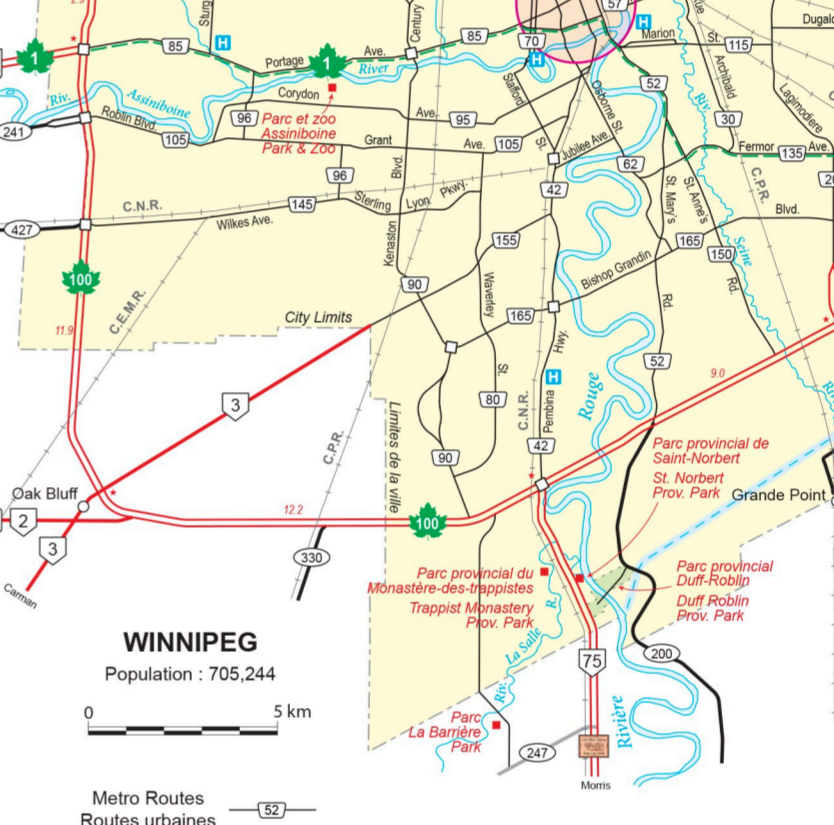

**Welcome**  
 Whether you are traveling for business or pleasure, our complimentary, updated Manitoba Official Highway Map is a must-have for anyone driving in Manitoba. It provides you with the most up-to-date information on the province's road network, including major highways, roads, bridges, and ferries. The map also features a detailed index of cities and towns, making it easy to find your destination. For more information, please contact us at 204.982.1234.

**TRAFFIC SIGNS YOU WILL SEE WHILE DRIVING IN MANITOBA**  
**PANNEAUX DE SIGNALISATION QUE VOUS VERRÉZ EN CONDUISANT EN MANITOBA**

**TRAVEL MANITOBA INFORMATION CENTRES**  
**CENTRE D'INFORMATION TOURISTIQUE DE VOYAGE MANITOBA**

Location	Address	Hours
Brandon	1000 St. James St. W.	9:00 am - 5:00 pm, Mon-Fri
Dauphin	1000 St. James St. W.	9:00 am - 5:00 pm, Mon-Fri
Winnipeg	1000 St. James St. W.	9:00 am - 5:00 pm, Mon-Fri

Scale for city and town maps  
 Echelle des cartes des villes et villages  
 0 1/2 1 2  
 Kilometers / Kilomètres