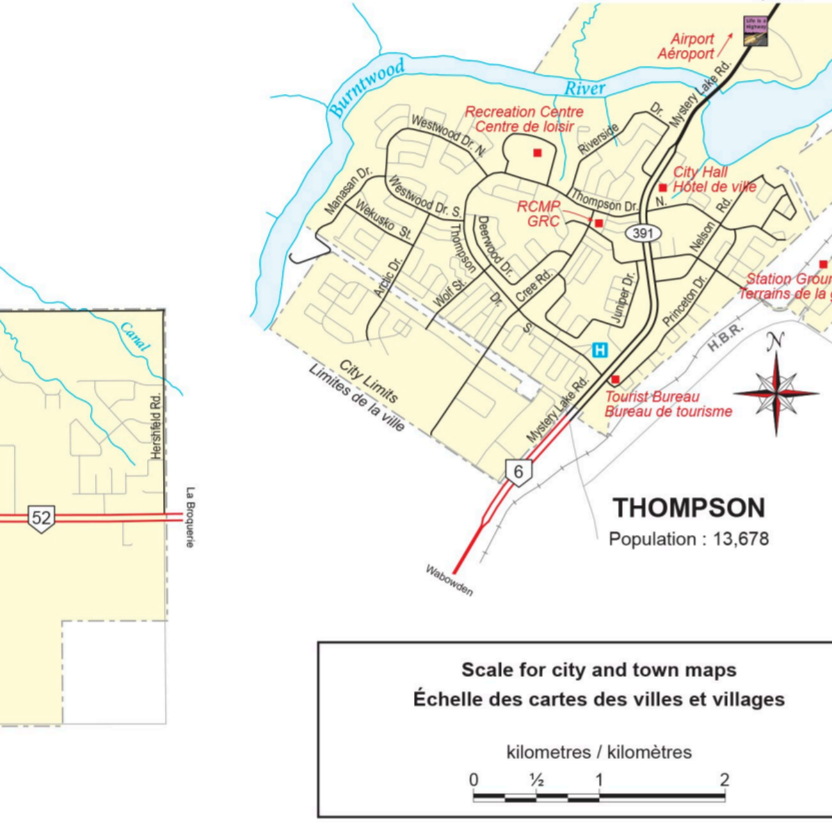

**Welcome**  
 Whether you are traveling for business or pleasure, our complimentary, updated Manitoba Official Highway Map is a must-have for anyone driving in Manitoba. It provides you with the most up-to-date information on the province's road network, including major highways, roads, bridges, and ferries. The map also features a detailed index of cities and towns, making it easy to find your destination. For more information, please contact us at 204.982.1234.

**TRAFFIC SIGNS YOU WILL SEE WHILE DRIVING IN MANITOBA**  
**PANNEAUX DE SIGNALISATION QUE VOUS VERRÉZ EN CONDUISANT EN MANITOBA**

**TRAVEL MANITOBA INFORMATION CENTRES**  
**CENTRE D'INFORMATION TOURISTIQUE DE VOYAGE MANITOBA**

Location	Address	Hours
Brandon	1000 St. James St. W.	9:00 am - 5:00 pm, Mon-Fri
Dauphin	1000 St. James St. W.	9:00 am - 5:00 pm, Mon-Fri
Winnipeg	1000 St. James St. W.	9:00 am - 5:00 pm, Mon-Fri

Scale for city and town maps  
 Echelle des cartes des villes et villages  
 0 1/2 1 2  
 Kilometers / Kilomètres