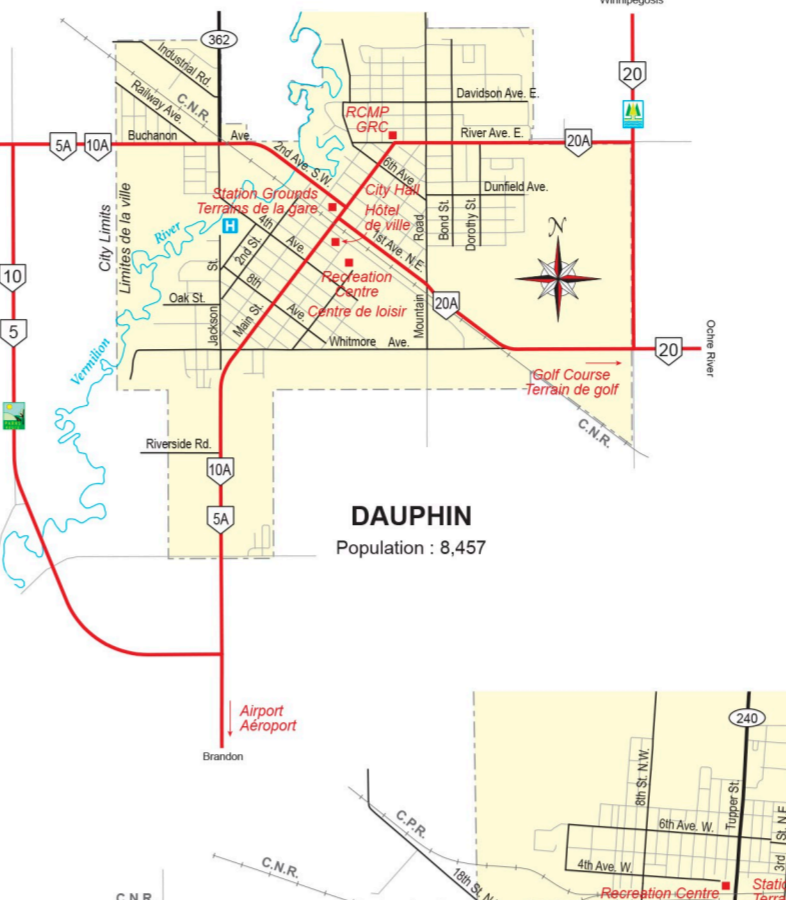

Official  
**HIGHWAY MAP**  
**CARTE ROUTIÈRE**  
Officielle

**Manitoba**  
Manitoba

For the distribution of this map, please contact:  
**Manitoba**  
 2100 Broadway, Winnipeg, MB R2T 3B1  
 Tel: 204.982.1234  
 Fax: 204.982.1235  
 Email: info@manitoba.ca

**Welcome**  
 Whether you are traveling for business or pleasure, our complimentary, updated Manitoba Official Highway Map is a must-have for anyone driving in Manitoba. It provides you with the most up-to-date information on the province's road network, including major highways, roads, bridges, and ferries. The map also features a detailed index of cities and towns, making it easy to find your destination. For more information, please contact us at 204.982.1234.

**TRAFFIC SIGNS YOU WILL SEE WHILE DRIVING IN MANITOBA**  
**PANNEAUX DE SIGNALISATION QUE VOUS VERRÉZ EN CONDUISANT EN MANITOBA**

**TRAVEL MANITOBA INFORMATION CENTRES**  
**CENTRE D'INFORMATION TOURISTIQUE DE VOYAGE MANITOBA**

Location	Address	Hours
Brandon	1000 St. James St. W.	9:00 am - 5:00 pm, Mon-Fri
Dauphin	1000 St. James St. W.	9:00 am - 5:00 pm, Mon-Fri
Winnipeg	1000 St. James St. W.	9:00 am - 5:00 pm, Mon-Fri

Scale for city and town maps  
 Echelle des cartes des villes et villages  
 0 1/2 1 2  
 Kilometers / Kilomètres