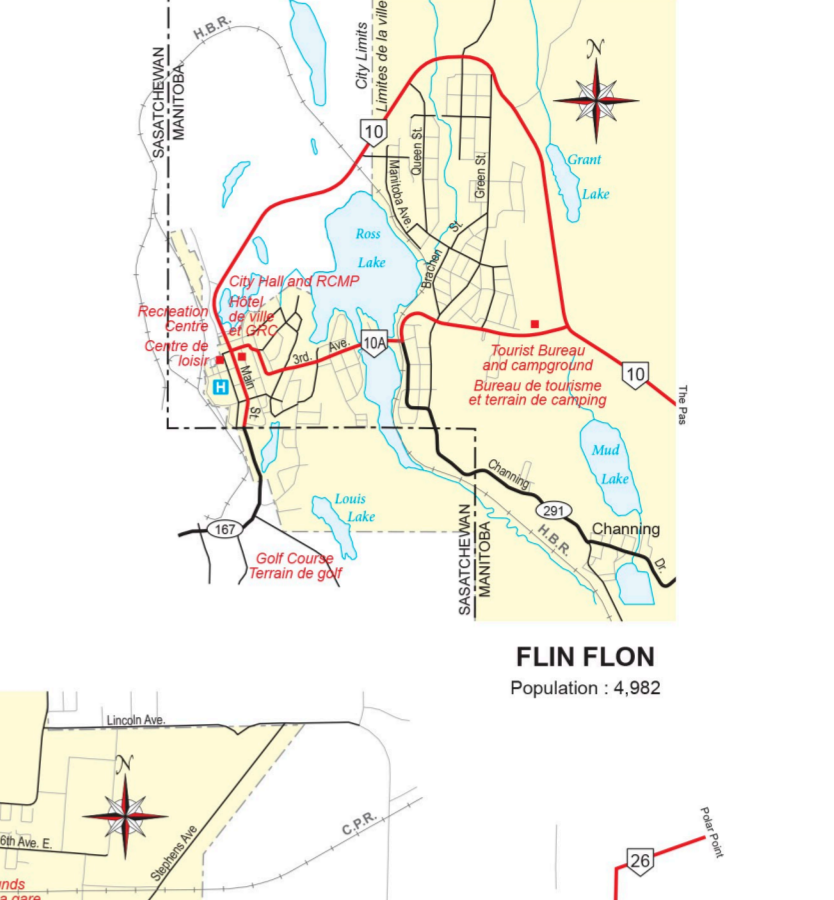

**Welcome**  
 Whether you are traveling for business or pleasure, our complimentary, updated Manitoba Official Highway Map is a must-have for anyone driving in Manitoba. It provides you with the most up-to-date information on the province's road network, including major highways, roads, bridges, and ferries. The map also features a detailed index of cities and towns, making it easy to find your destination. For more information, please contact us at 204.982.1234.

**TRAFFIC SIGNS YOU WILL SEE WHILE DRIVING IN MANITOBA**  
**PANNEAUX DE SIGNALISATION QUE VOUS VERRÉZ EN CONDUISANT EN MANITOBA**

**TRAVEL MANITOBA INFORMATION CENTRES**  
**CENTRE D'INFORMATION TOURISTIQUE DE VOYAGE MANITOBA**

Location	Address	Hours
Brandon	1000 St. James St. W.	9:00 am - 5:00 pm, Mon-Fri
Dauphin	1000 St. James St. W.	9:00 am - 5:00 pm, Mon-Fri
Winnipeg	1000 St. James St. W.	9:00 am - 5:00 pm, Mon-Fri

Scale for city and town maps  
 Echelle des cartes des villes et villages  
 0 1/2 1 2  
 Kilometers / Kilomètres